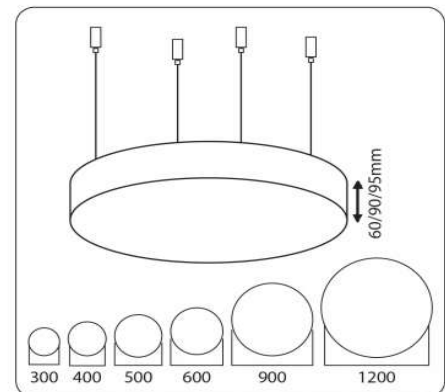

Sovitron Interior Pvt.Ltd.

**Model Name**

Disc Pendant /DLADISCDPD-70

**Description**

Architectural Light

**Technical description**

<b>Dimension</b>	Dia=900mm/1200mm H=60/90/95mm
<b>Frame</b>	Aluminium
<b>Color Tempertaure</b>	5700K
<b>Power</b>	70W
<b>Total Luminous Flux</b>	7000 lm
<b>Efficacy</b>	100 lm/W
<b>IP rating</b>	50
<b>Color Rendering</b>	≥80
<b>Mounting</b>	Pendant
<b>Optics</b>	White Opal Diffuser
<b>Dimming</b>	NON-Dimmable
<b>Operating Voltage</b>	220-240 VAC
<b>Standard Lifetime</b>	L70 minimum at 50,000 burning hours

**Image**

**Dimension diagram**

**Remarks:-**

**Address: Plot #7 Saroorpur-Nangla Industrial Area,Ballabgarh-Sohna Road,Faridabad-121005**  
**Email: info@sovitron.com**