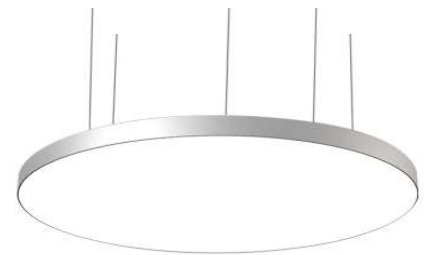

Sovitron Interior Pvt.Ltd.

Model Name

Disc Pendant /DLADISCDPD-70

Description

Architectural Light

Technical description

Dimension	Dia=900mm/1200mm H=60/90/95mm
Frame	Aluminium
Color Tempertaure	5700K
Power	70W
Total Luminous Flux	7000 lm
Efficacy	100 lm/W
IP rating	50
Color Rendering	≥80
Mounting	Pendant
Optics	White Opal Diffuser
Dimming	NON-Dimmable
Operating Voltage	220-240 VAC
Standard Lifetime	L70 minimum at 50,000 burning hours

Image

Dimension diagram